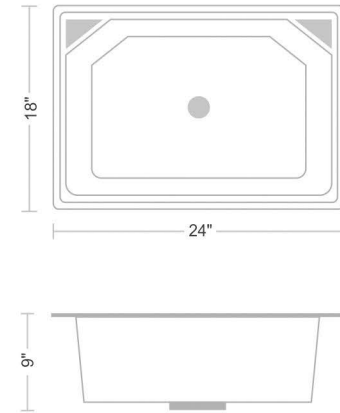

## PREMIUM DOUBLE BOWL

Sr. No	Overall Size (inch/mm)	Bowl Size (inch/mm)	Extra Heavy (1mm) Pcs Per Box Packing
1.	37"x18"x8" / 925x450x200mm	16"x14" / 400x350mm	4 Pcs.
2.	45"x20"x9" / 1125x500x225mm	20"x16" / 500x400mm	4 Pcs.

# HANDMADE SERIES

KITCHEN SINK

DIMENSIONS :

## SINGLE DEEP BOWL

Sr. No	Overall Size (inch/mm)	Bowl Size (inch/mm)	Extra Heavy (1mm) Pcs Per Box Packing
1.	18"x16"x9" / 450x400x225mm	14"x16" / 350x400mm	1 Pcs.
2.	21"x18"x9" / 600x450x225mm	19"x16" / 475x400mm	1 Pcs.
3.	24"x18"x10" / 600x450x250mm	22"x16" / 550x400mm	1 Pcs.

## SINGLE DEEP BOWL

Sr. No	Overall Size (inch/mm)	Bowl Size (inch/mm)	Extra Heavy (1mm) Pcs Per Box Packing
1.	16"x18"x8" / 400x450x200mm	13"x15" / 325x375mm	1 Pcs.
2.	24"x18"x9" / 600x450x225mm	21"x15" / 525x375mm	1 Pcs.