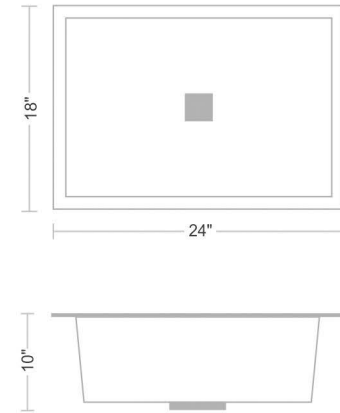

## SINGLE DEEP BOWL

Sr. No	Overall Size (inch/mm)	Bowl Size (inch/mm)	Extra Heavy (1mm) Pcs Per Box Packing
1.	16"x18"x8" / 400x450x200mm	17"x15" / 425x375mm	4 Pcs.
2.	21"x18"x8" / 525x450x200mm	19"x16" / 475x400mm	4 Pcs.
3.	24"x18"x9" / 600x450x225mm	22"x16" / 550x400mm	4 Pcs.
4.	24"x18"x9" / 600x450x225mm	22"x16" / 550x400mm	4 Pcs.

## PREMIUM DOUBLE BOWL

Sr. No	Overall Size (inch/mm)	Bowl Size (inch/mm)	Extra Heavy (1mm) Pcs Per Box Packing
1.	37"x18"x8" / 925x450x200mm	16"x14" / 400x350mm	4 Pcs.
2.	45"x20"x9" / 1125x500x225mm	20"x16" / 500x400mm	4 Pcs.

# HANDMADE SERIES

KITCHEN SINK

DIMENSIONS :

## SINGLE DEEP BOWL

Sr. No	Overall Size (inch/mm)	Bowl Size (inch/mm)	Extra Heavy (1mm) Pcs Per Box Packing
1.	18"x16"x9" / 450x400x225mm	14"x16" / 350x400mm	1 Pcs.
2.	21"x18"x9" / 600x450x225mm	19"x16" / 475x400mm	1 Pcs.
3.	24"x18"x10" / 600x450x250mm	22"x16" / 550x400mm	1 Pcs.