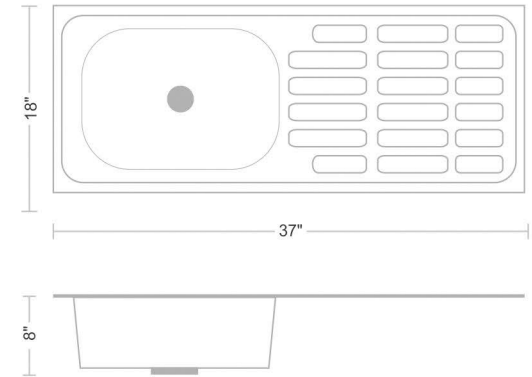

DIMENSIONS :