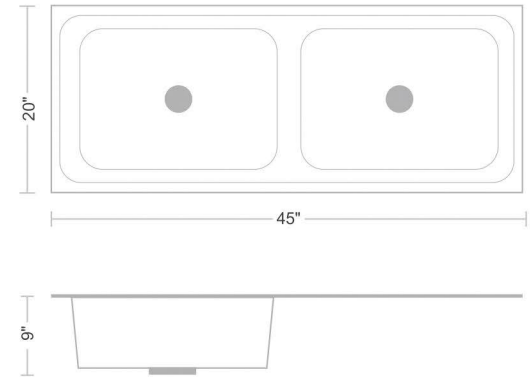

## SINGLE DEEP BOWL

Sr. No	Overall Size (inch/mm)	Bowl Size (inch/mm)	Extra Heavy (1mm) Pcs Per Box Packing
1.	16"x18"x8" / 400x450x200mm	17"x15" / 425x375mm	4 Pcs.
2.	21"x18"x8" / 525x450x200mm	19"x16" / 475x400mm	4 Pcs.
3.	24"x18"x9" / 600x450x225mm	22"x16" / 550x400mm	4 Pcs.
4.	24"x18"x9" / 600x450x225mm	22"x16" / 550x400mm	4 Pcs.

# DOUBLE BOWL SERIES

STAINLESS STEEL KITCHEN SINK

DIMENSIONS :

## PREMIUM DOUBLE BOWL

Sr. No	Overall Size (inch/mm)	Bowl Size (inch/mm)	Extra Heavy (1mm) Pcs Per Box Packing
1.	37"x18"x8" / 925x450x200mm	16"x14" / 400x350mm	4 Pcs.
2.	45"x20"x9" / 1125x500x225mm	20"x16" / 500x400mm	4 Pcs.