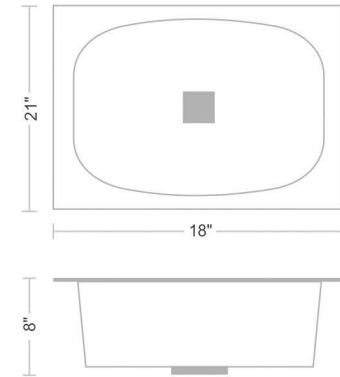

## SINGLE DEEP BOWL

Sr. No	Overall Size (inch/mm)	Bowl Size (inch/mm)	Medium (0.6mm) Pcs Per Box Packing	Heavy (0.8mm) Pcs Per Box Packing
1.	22"x18"x7" / 550x450x175mm	20"x16" / 500x400mm	6 Pcs.	6 Pcs.
2.	22"x18"x8" / 550x450x200mm	20"x16" / 500x400mm	5 Pcs.	5 Pcs.
3.	22"x18"x9" / 550x450x225mm	20"x16" / 500x400mm	4 Pcs.	4 Pcs.
4.	24"x18"x7" / 600x450x175mm	22"x16" / 550x400mm	6 Pcs.	6 Pcs.
5.	24"x18"x8" / 600x450x200mm	22"x16" / 550x400mm	5 Pcs.	5 Pcs.
6.	24"x18"x9" / 600x450x225mm	22"x16" / 550x400mm	4 Pcs.	4 Pcs.

## SINGLE DEEP BOWL

Sr. No	Overall Size (inch/mm)	Bowl Size (inch/mm)	Extra Heavy (1mm) Pcs Per Box Packing
1.	24"x18"x8" / 600x450x200mm	22"x16" / 550x400mm	4 Pcs.
2.	24"x18"x9" / 600x450x225mm	22"x16" / 550x400mm	4 Pcs.

## SINGLE DEEP BOWL WITH DRAINBOARD

Sr. No	Overall Size (inch/mm)	Bowl Size (inch/mm)	Extra Heavy (1mm) Pcs Per Box Packing
1.	37"x18"x8" / 925x450x200mm	16"x14" / 400x350mm	4 Pcs.
2.	45"x20"x9" / 1125x500x225mm	20"x16" / 500x400mm	4 Pcs.

## SINGLE DEEP BOWL

Sr. No	Overall Size (inch/mm)	Bowl Size (inch/mm)	Extra Heavy (1mm) Pcs Per Box Packing
1.	16"x18"x8" / 400x450x200mm	17"x15" / 425x375mm	4 Pcs.
2.	21"x18"x8" / 525x450x200mm	19"x16" / 475x400mm	4 Pcs.
3.	24"x18"x9" / 600x450x225mm	22"x16" / 550x400mm	4 Pcs.
4.	24"x18"x9" / 600x450x225mm	22"x16" / 550x400mm	4 Pcs.